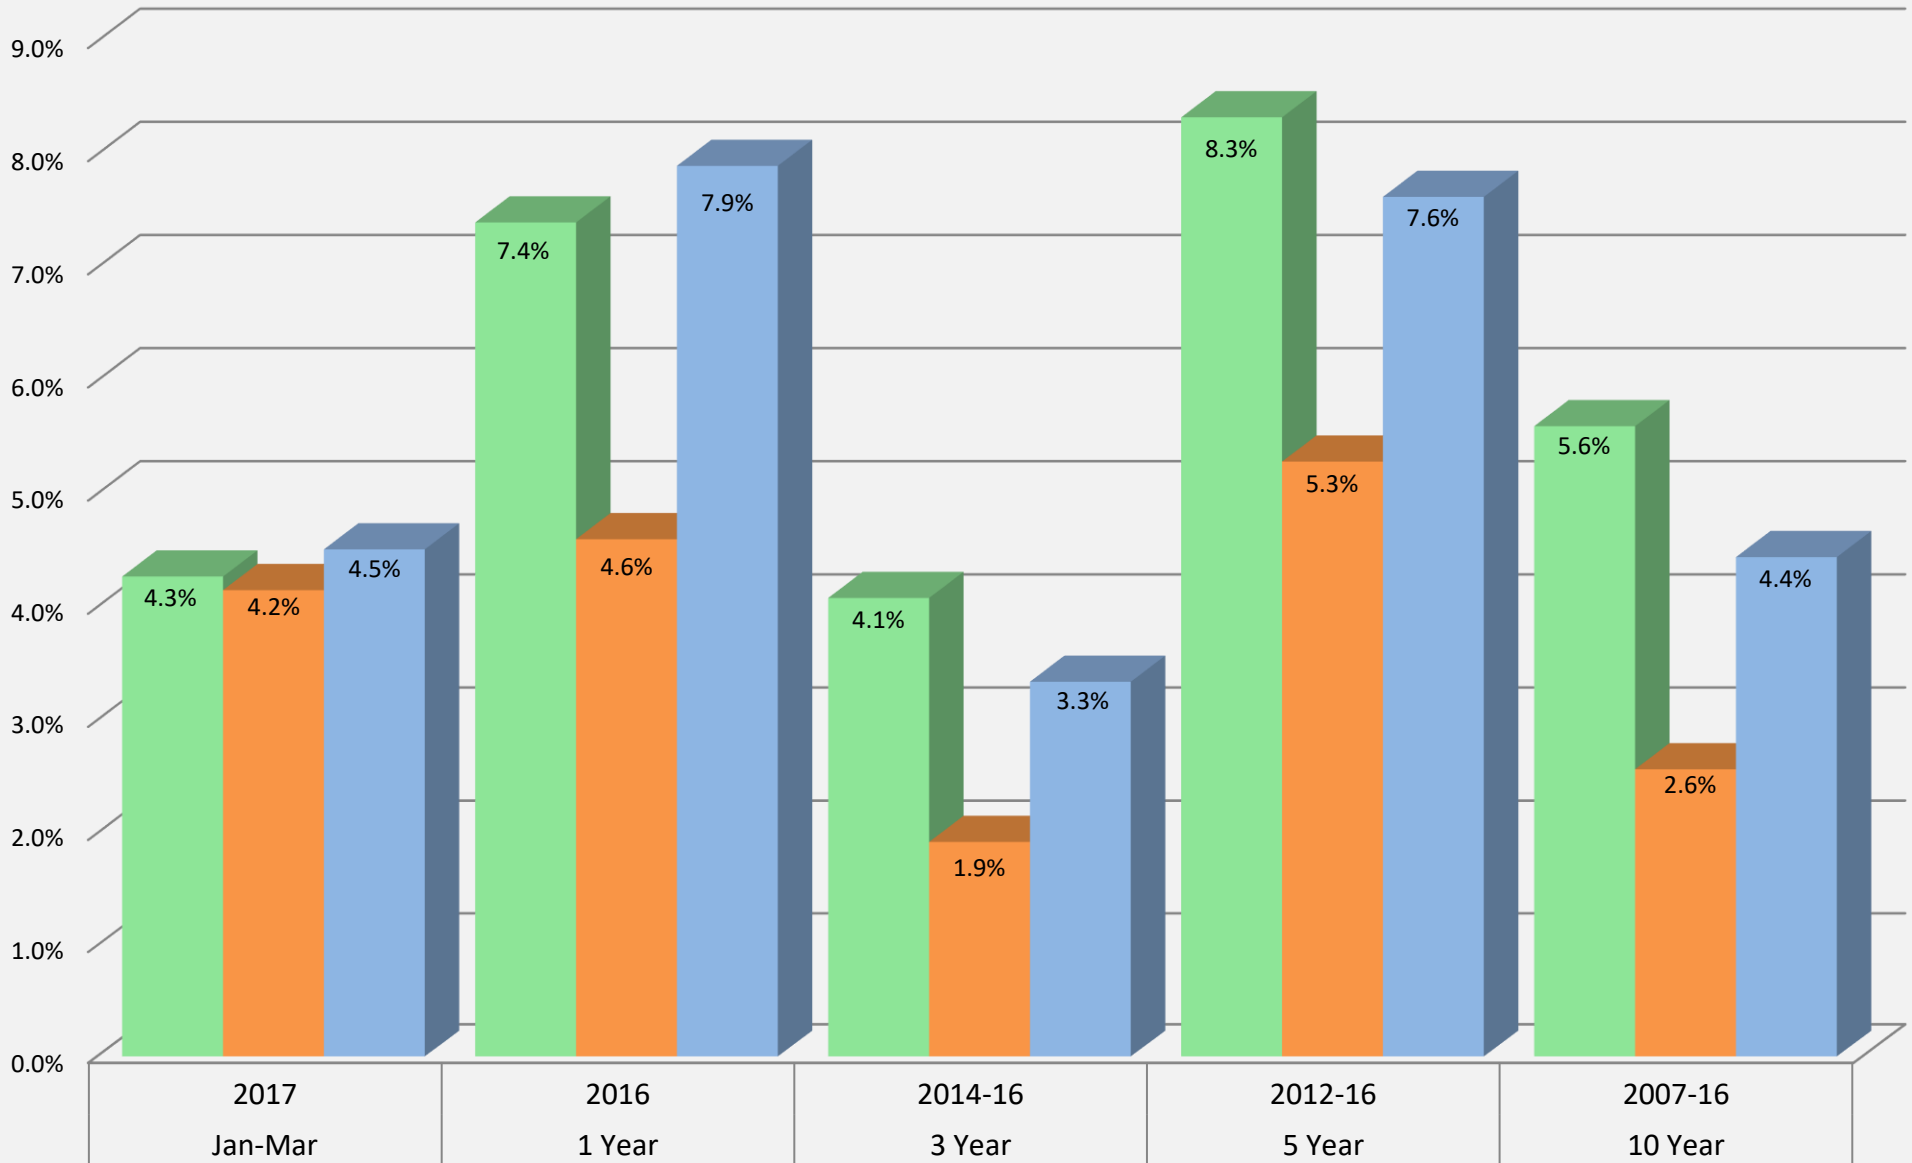

Rancho Santa Fe FOUNDATION

INSPIRED GIVING – CLOSE TO HOME AND AROUND THE WORLD

- Rancho Santa Fe Foundation
- ACWI / BARCLAYS Blended Benchmark
- Council On Foundations - Same Size Median Return

All information provided herein is obtained from sources believed to be reliable, but no guarantee is made with respect to its accuracy, nor does it suggest a guarantee of future performance or constitute a recommendation or investment advice.