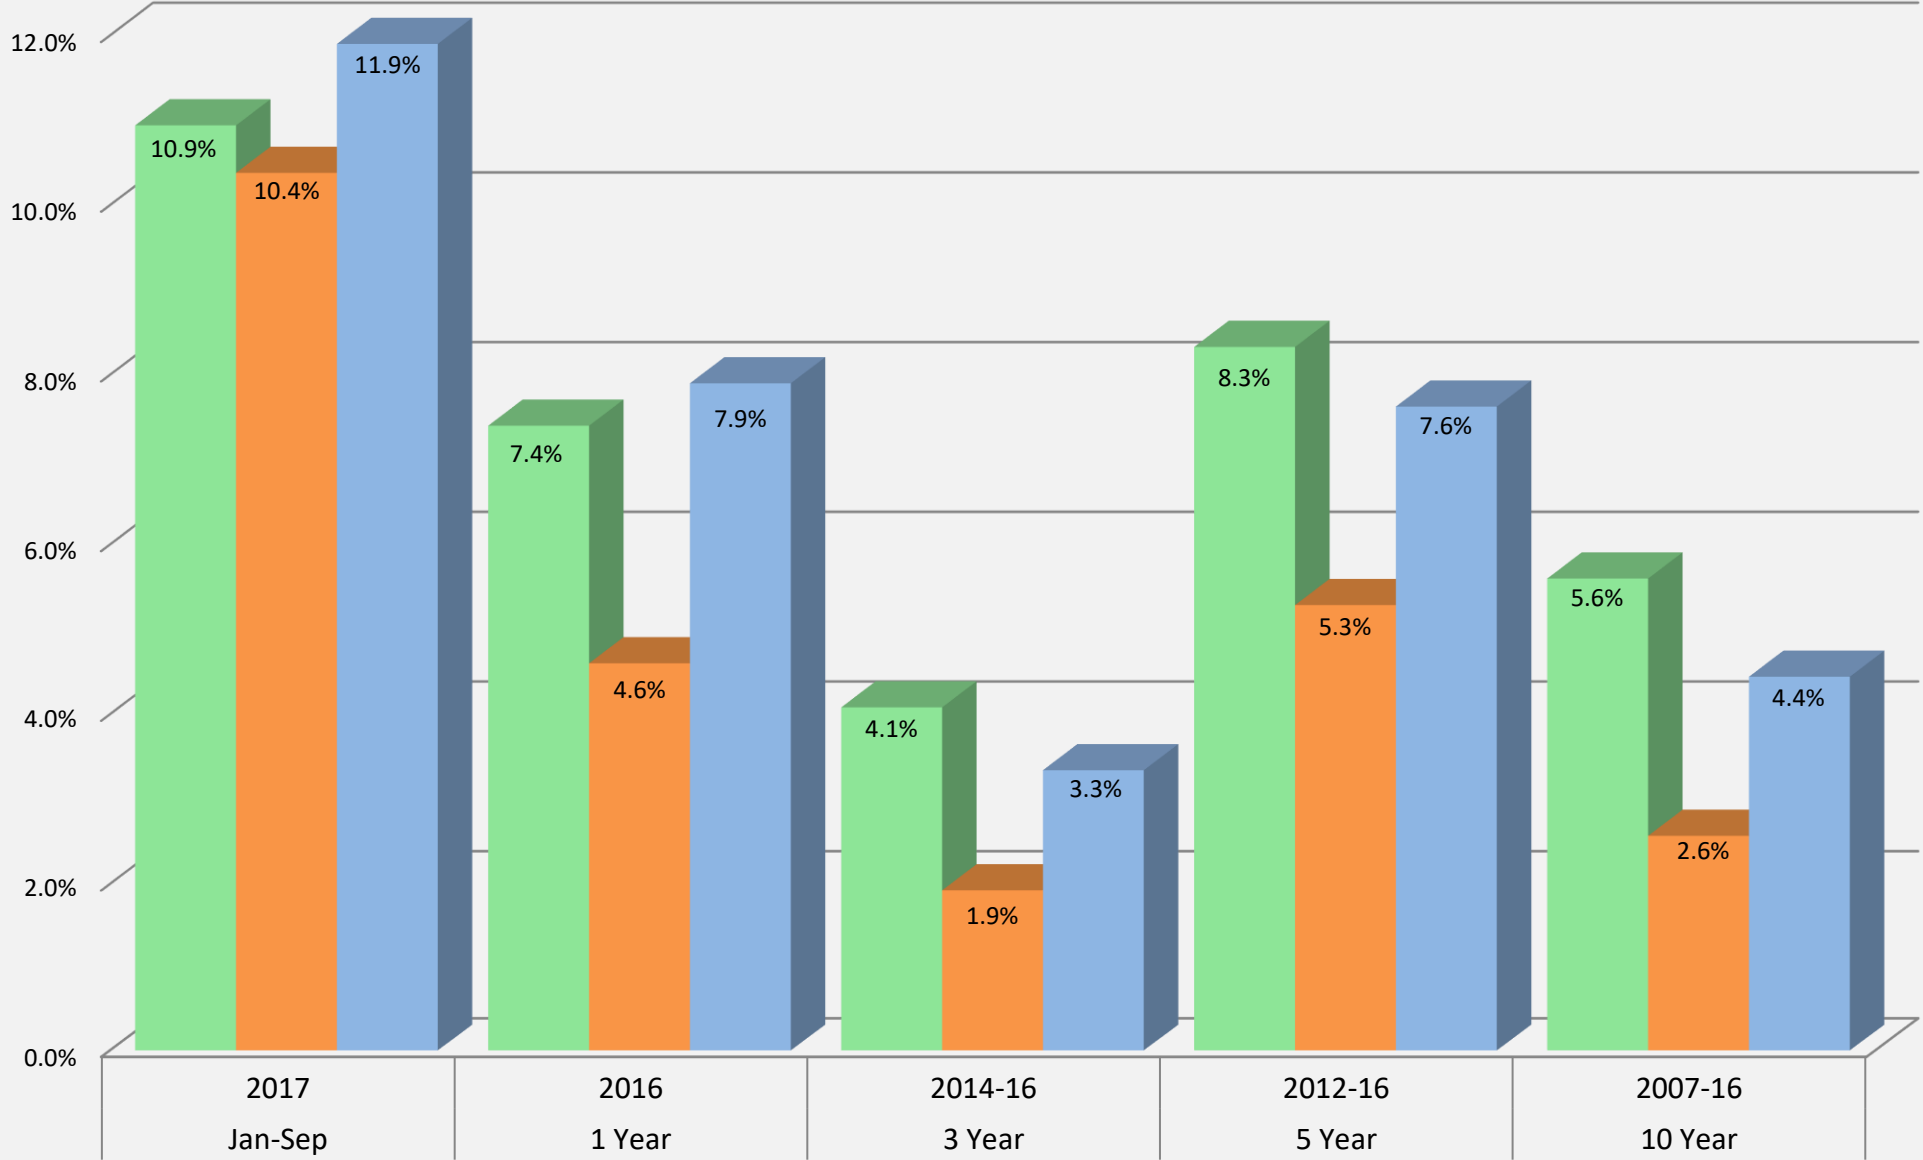

Rancho Santa Fe FOUNDATION

INSPIRED GIVING – CLOSE TO HOME AND AROUND THE WORLD

- Rancho Santa Fe Foundation
- ACWI / BARCLAYS Blended Benchmark
- Council On Foundations - Same Size Median Return

All information provided herein is obtained from sources believed to be reliable, but no guarantee is made with respect to its accuracy, nor does it suggest a guarantee of future performance or constitute a recommendation or investment advice.