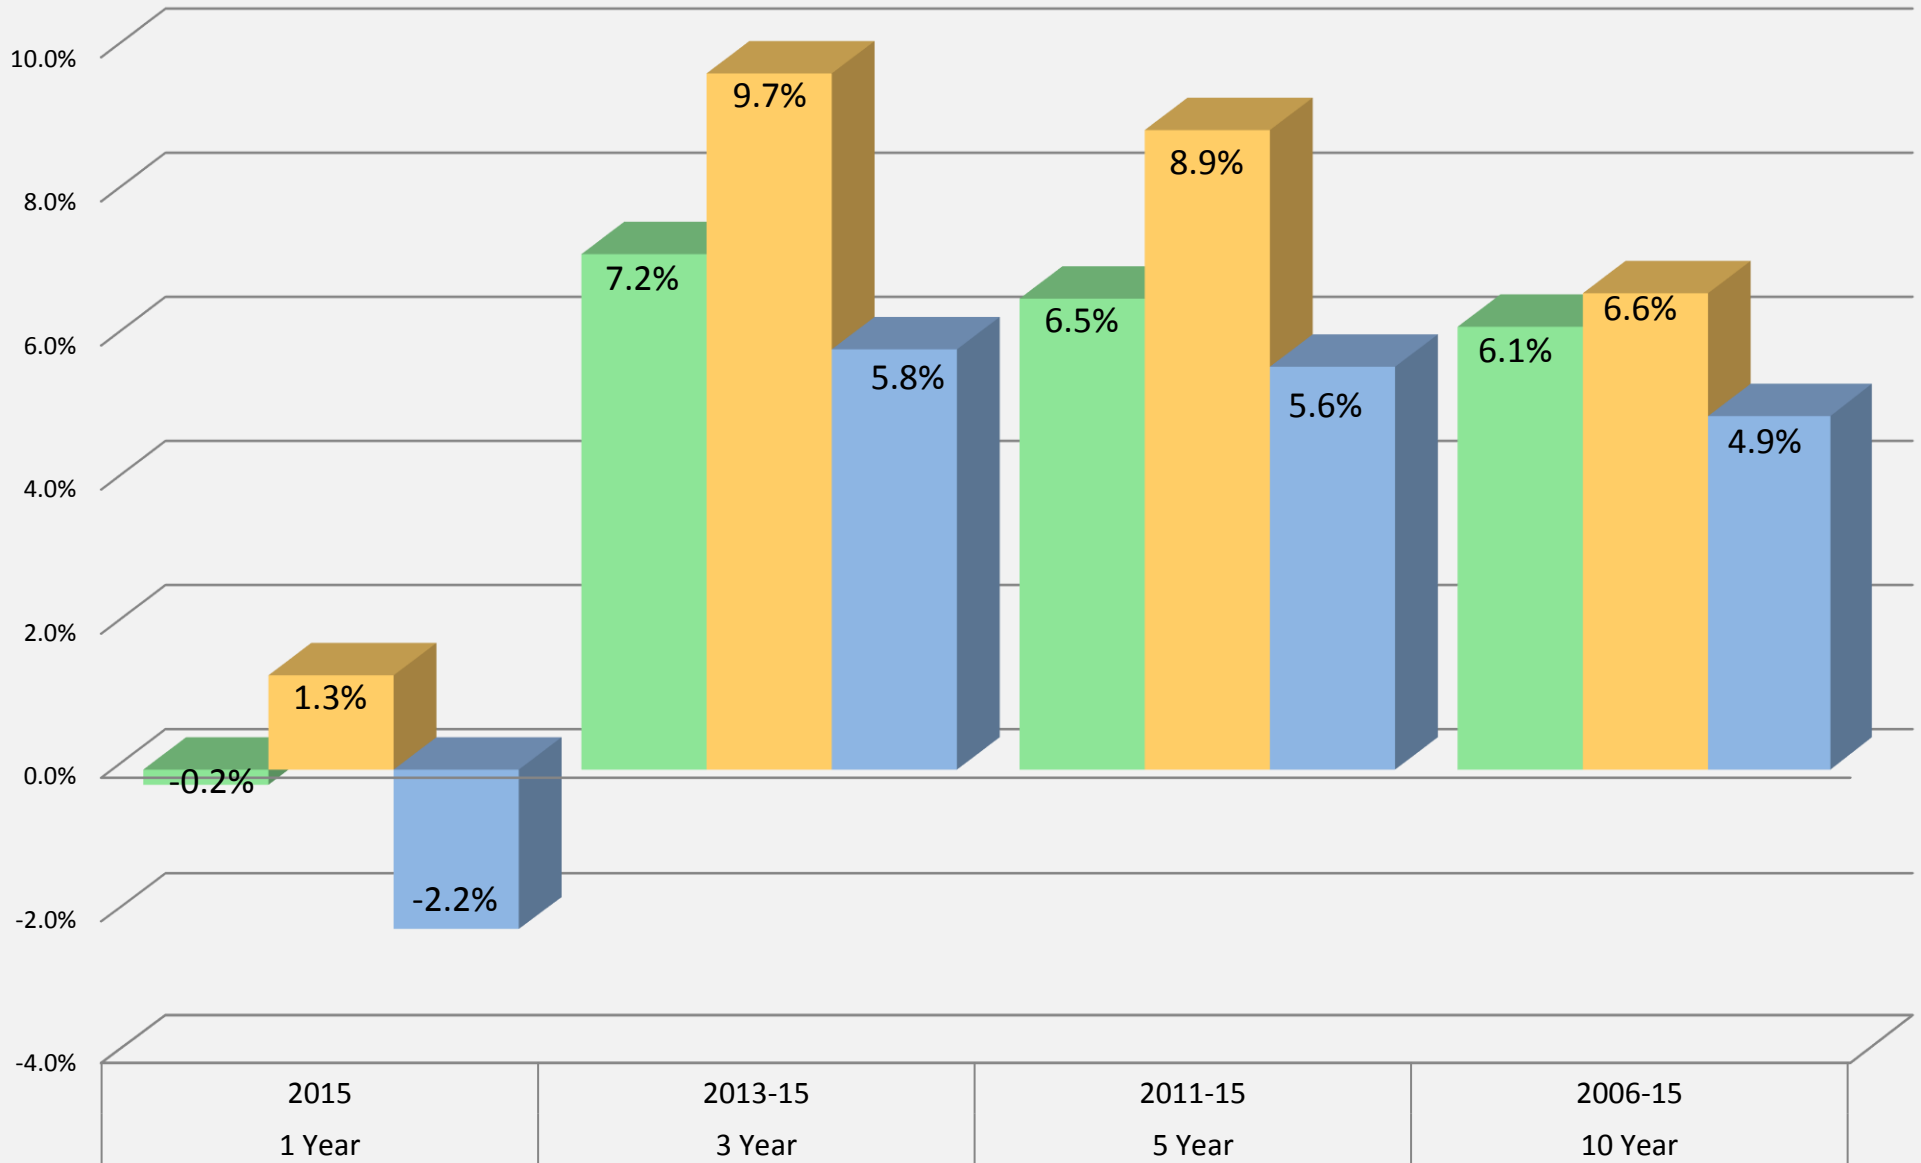

# Rancho Santa Fe FOUNDATION

INSPIRED GIVING – CLOSE TO HOME AND AROUND THE WORLD

- Rancho Santa Fe Foundation
- S&P500/BARCLAYS Blended Benchmark
- Council On Foundations - Same Size Median Return

All information provided herein is obtained from sources believed to be reliable, but no guarantee is made with respect to its accuracy, nor does it suggest a guarantee of future performance or constitute a recommendation or investment advice.