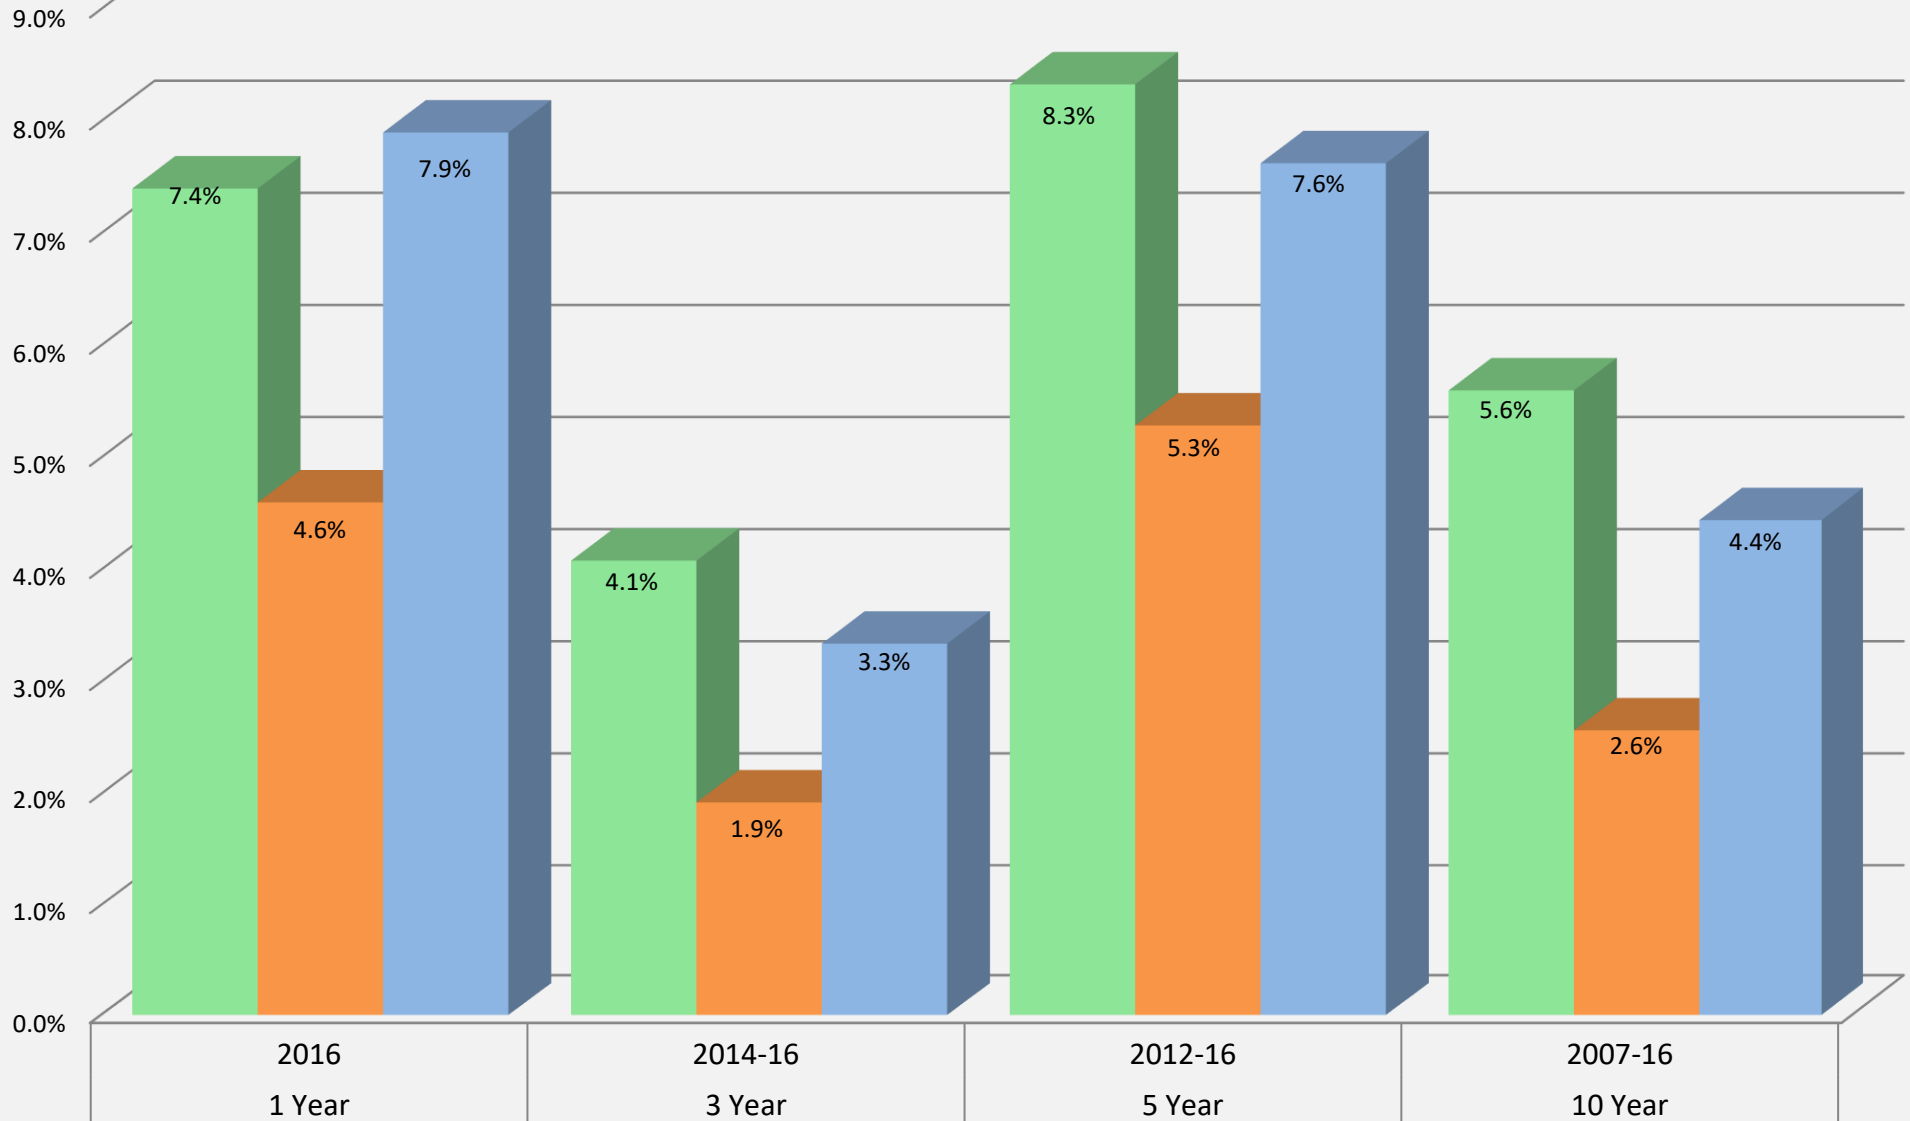

# Rancho Santa Fe FOUNDATION

INSPIRED GIVING - CLOSE TO HOME AND AROUND THE WORLD

- Rancho Santa Fe Foundation
- ACWI / BARCLAYS Blended Benchmark
- Council On Foundations - Same Size Median Return

All information provided herein is obtained from sources believed to be reliable, but no guarantee is made with respect to its accuracy, nor does it suggest a guarantee of future performance or constitute a recommendation or investment advice.