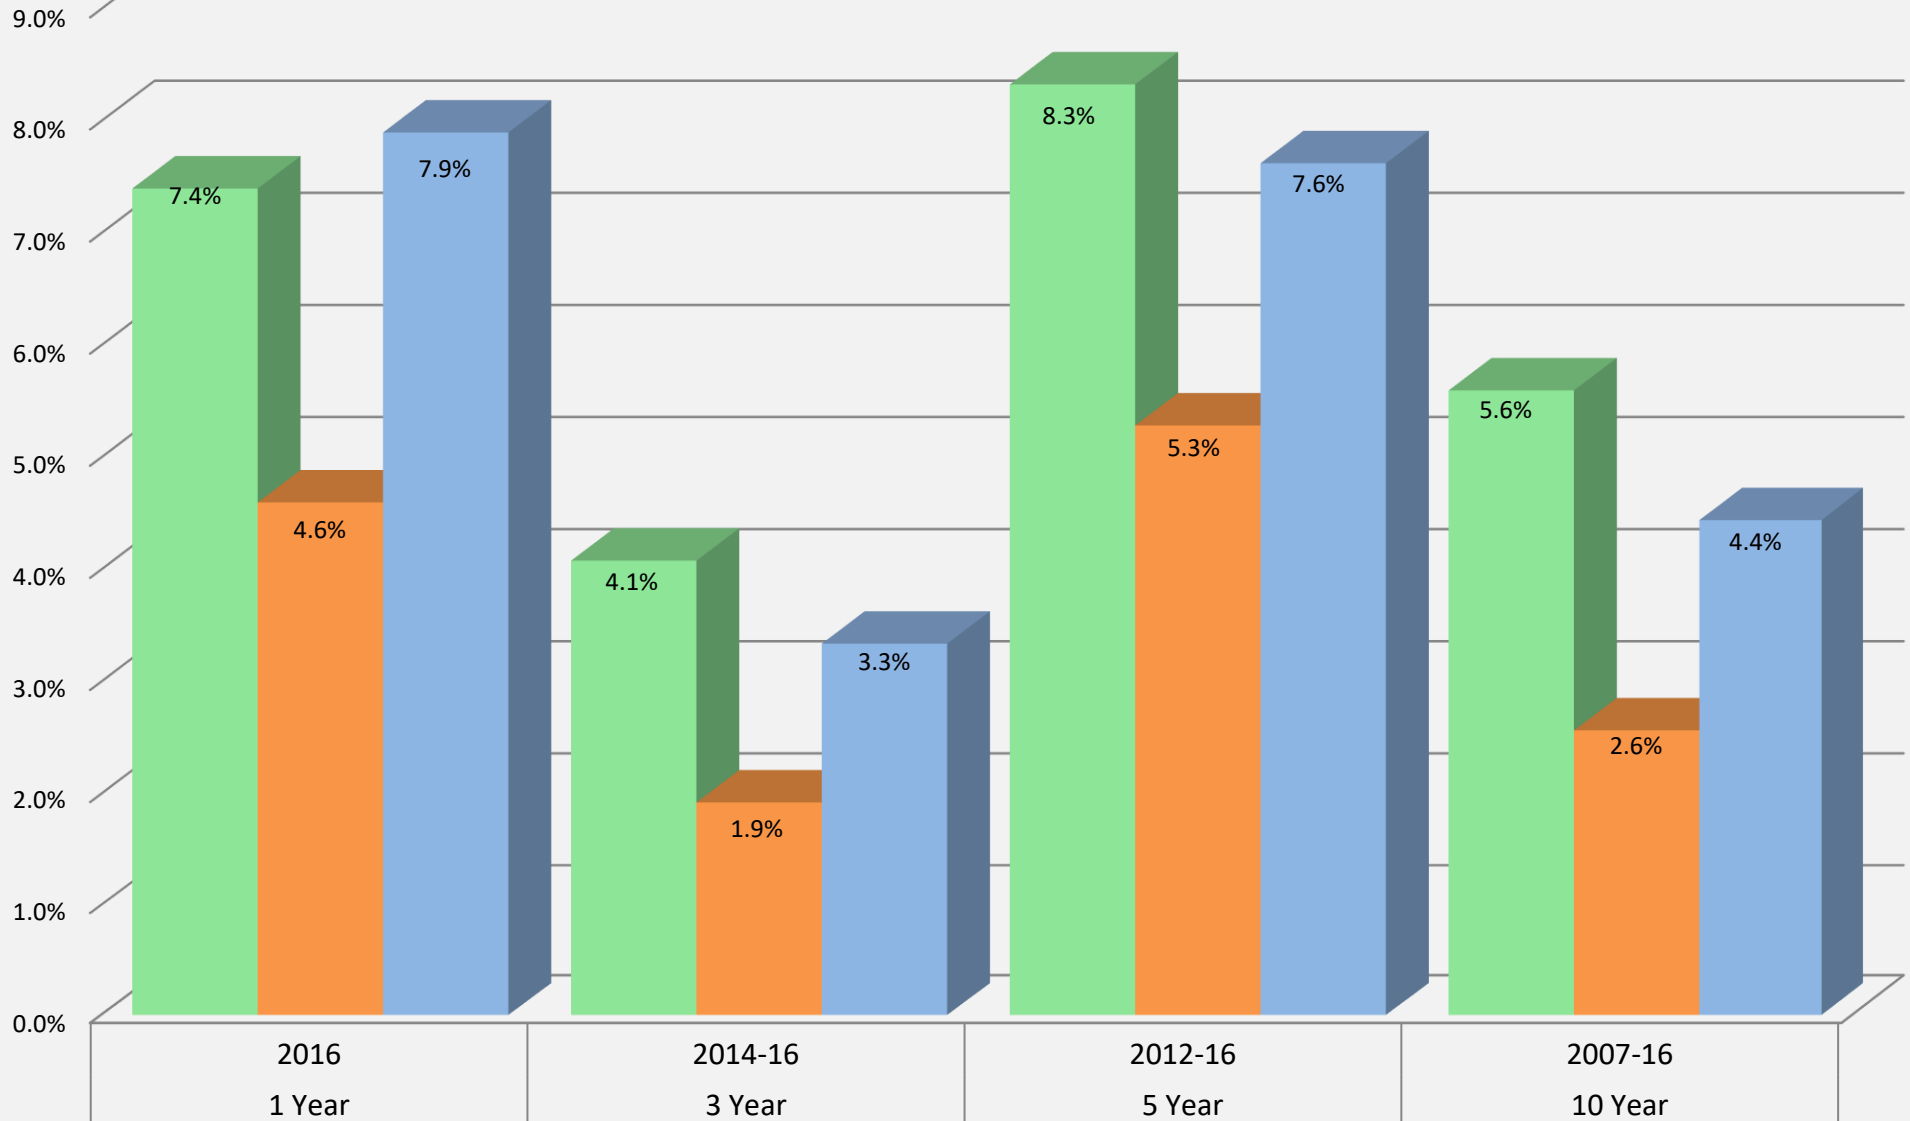

Rancho Santa Fe FOUNDATION

INSPIRED GIVING - CLOSE TO HOME AND AROUND THE WORLD

- Rancho Santa Fe Foundation
- ACWI / BARCLAYS Blended Benchmark
- Council On Foundations - Same Size Median Return

All information provided herein is obtained from sources believed to be reliable, but no guarantee is made with respect to its accuracy, nor does it suggest a guarantee of future performance or constitute a recommendation or investment advice.