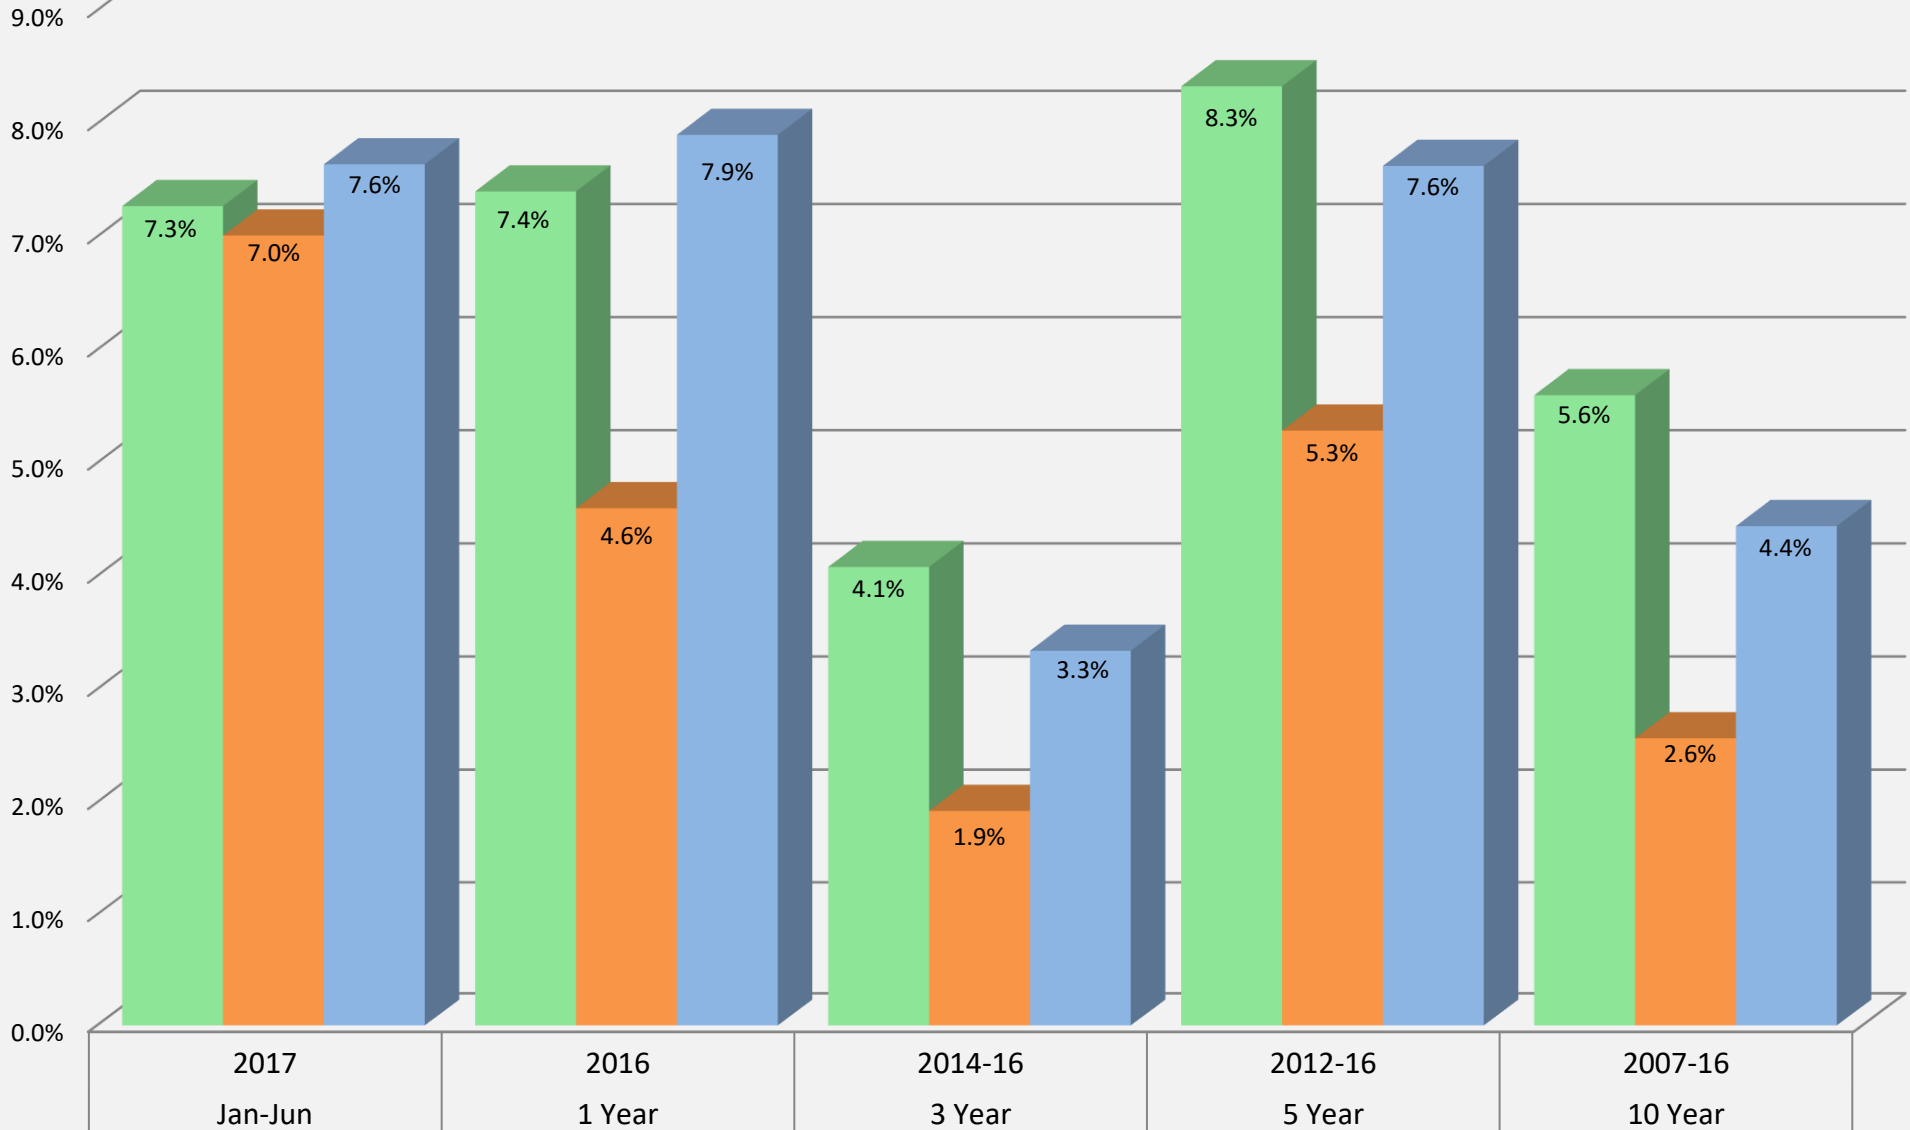

# Rancho Santa Fe FOUNDATION

INSPIRED GIVING - CLOSE TO HOME AND AROUND THE WORLD

- Rancho Santa Fe Foundation
- ACWI / BARCLAYS Blended Benchmark
- Council On Foundations - Same Size Median Return

All information provided herein is obtained from sources believed to be reliable, but no guarantee is made with respect to its accuracy, nor does it suggest a guarantee of future performance or constitute a recommendation or investment advice.