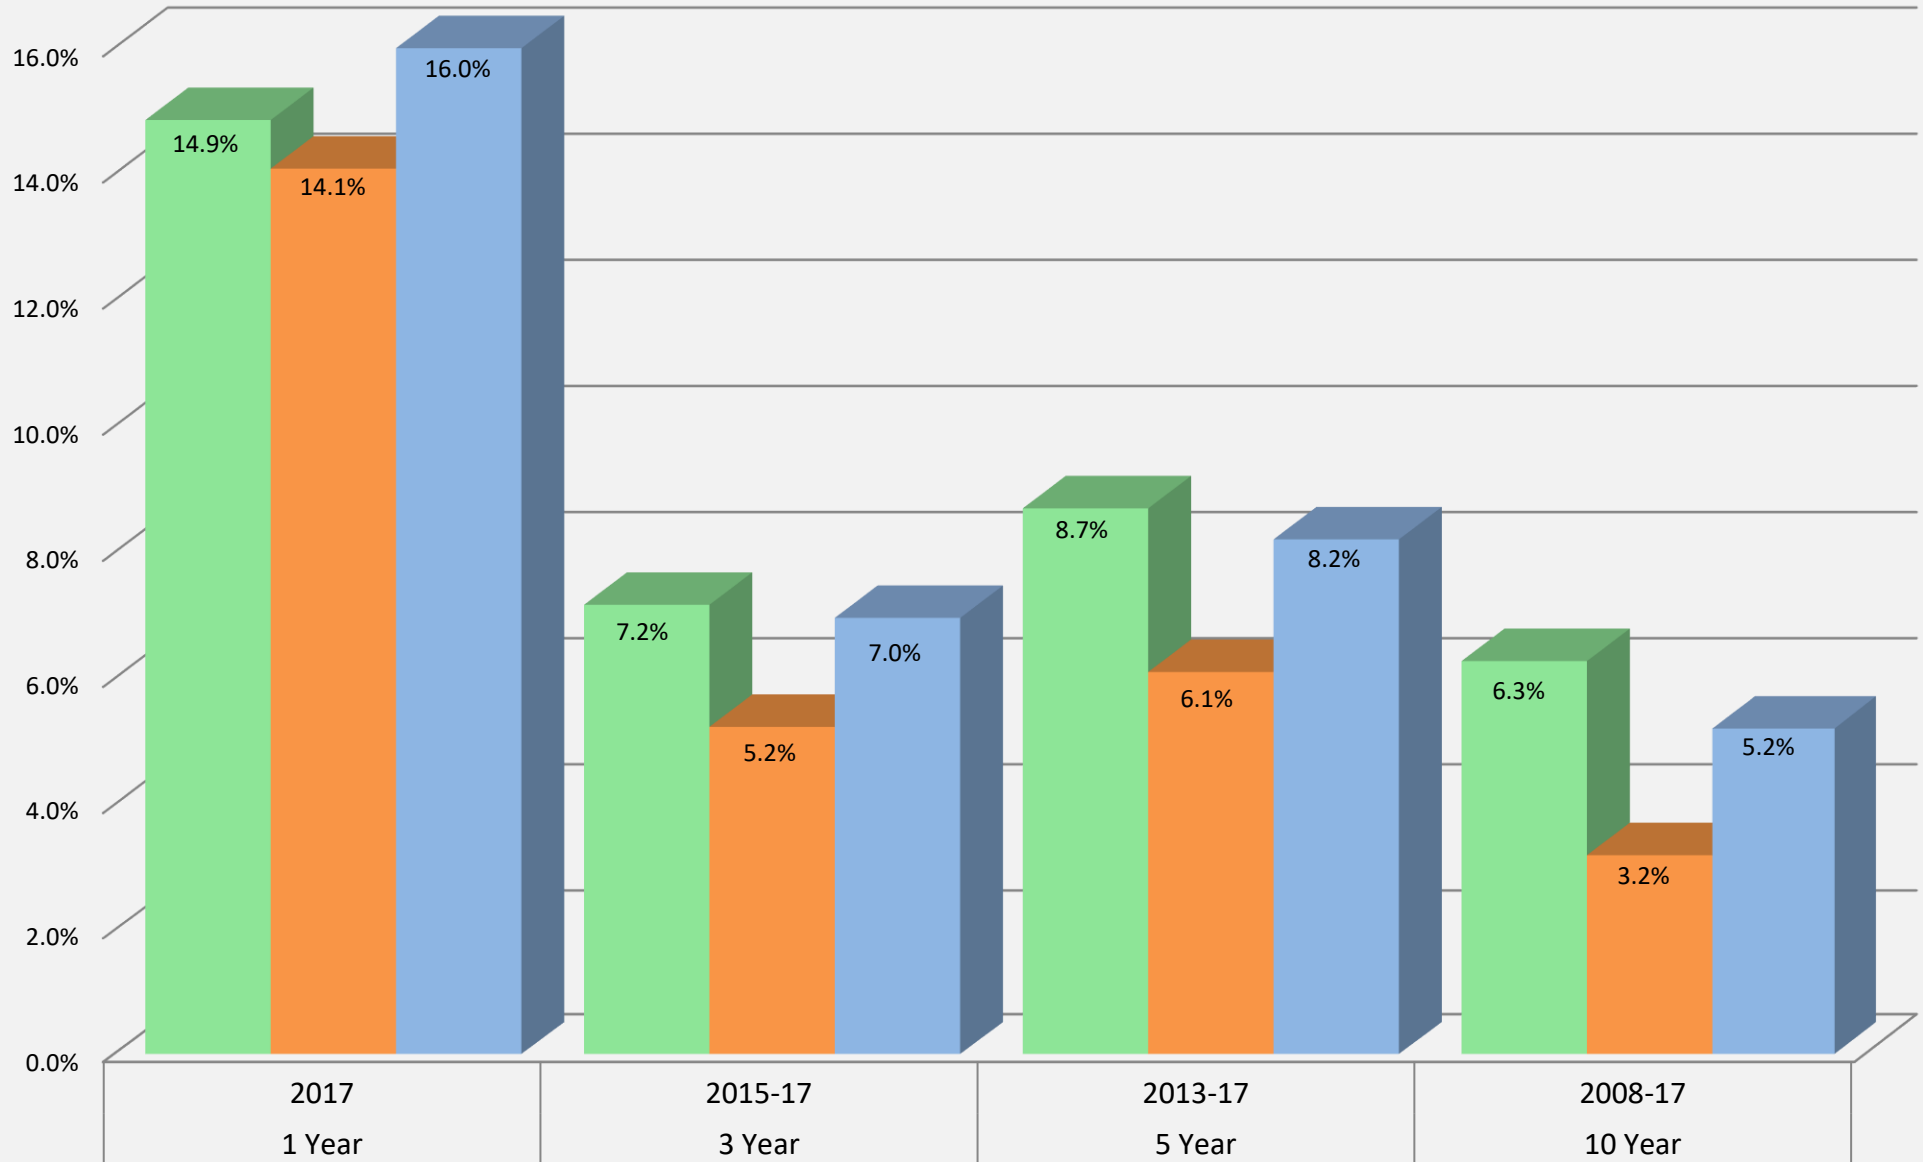

# Rancho Santa Fe FOUNDATION

INSPIRED GIVING - CLOSE TO HOME AND AROUND THE WORLD

- Rancho Santa Fe Foundation
- ACWI / BARCLAYS Blended Benchmark
- Council On Foundations - Same Size Median Return

All information provided herein is obtained from sources believed to be reliable, but no guarantee is made with respect to its accuracy, nor does it suggest a guarantee of future performance or constitute a recommendation or investment advice.