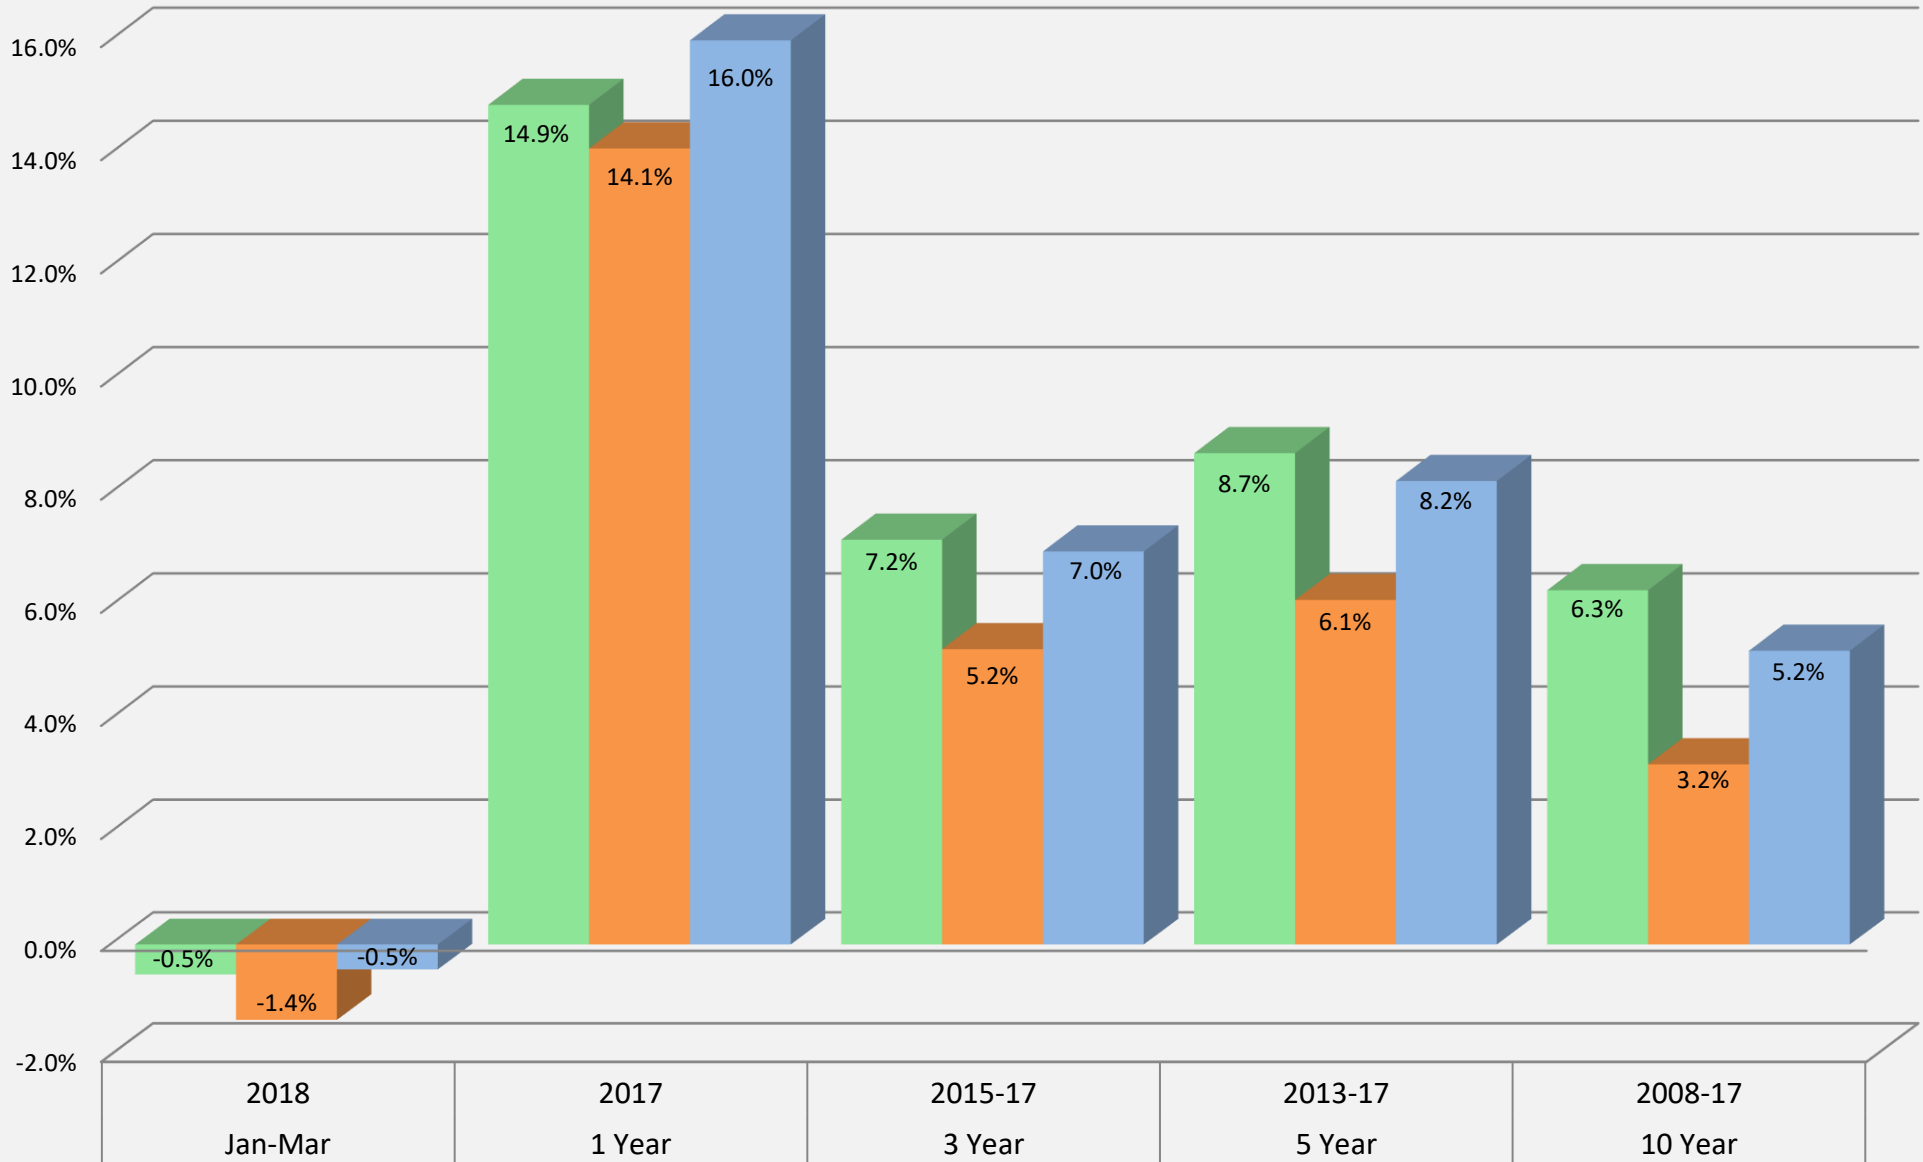

Rancho Santa Fe FOUNDATION

INSPIRED GIVING - CLOSE TO HOME AND AROUND THE WORLD

- Rancho Santa Fe Foundation
- ACWI / BARCLAYS Blended Benchmark
- Council On Foundations - Same Size Median Return

All information provided herein is obtained from sources believed to be reliable, but no guarantee is made with respect to its accuracy, nor does it suggest a guarantee of future performance or constitute a recommendation or investment advice.