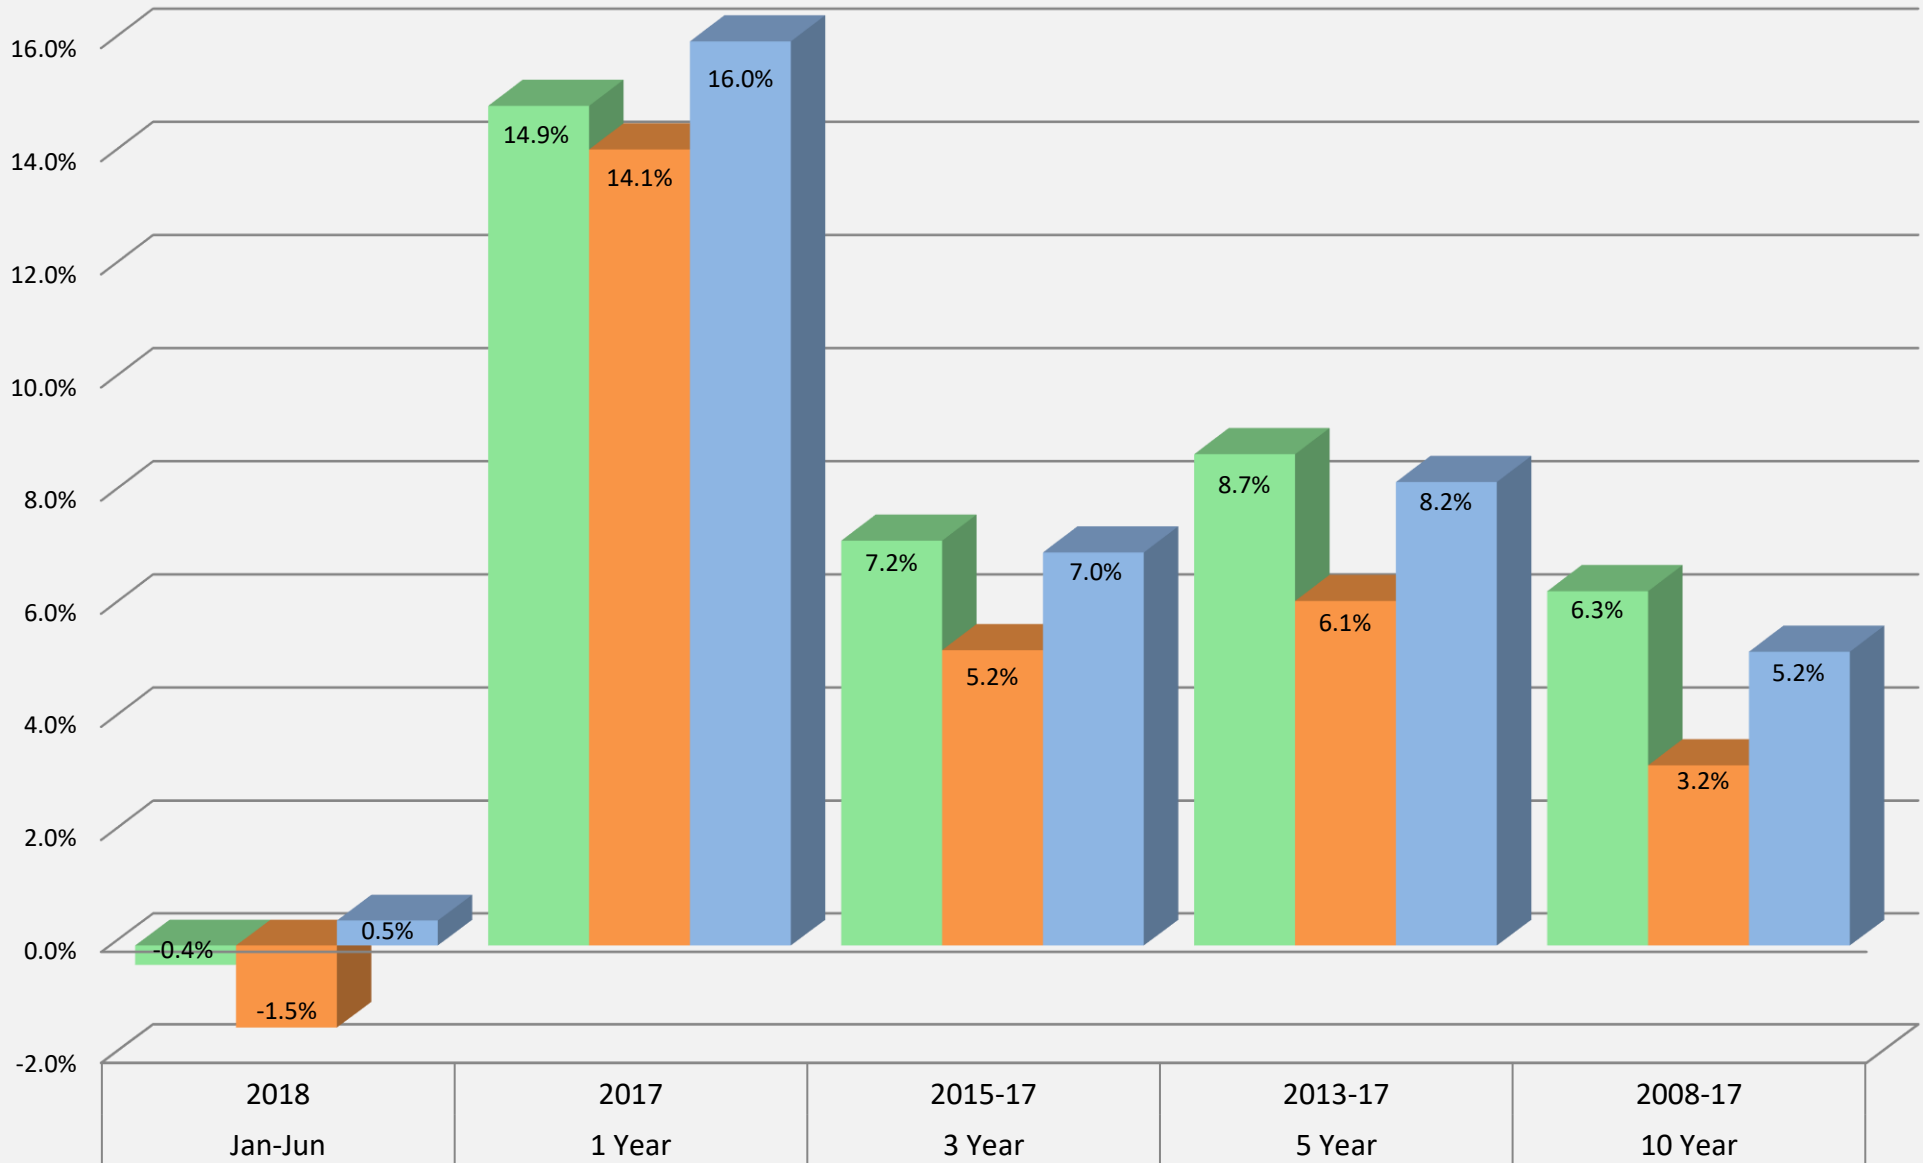

Rancho Santa Fe FOUNDATION

INSPIRED GIVING - CLOSE TO HOME AND AROUND THE WORLD

- Rancho Santa Fe Foundation
- ACWI / BARCLAYS Blended Benchmark
- Council On Foundations - Same Size Median Return

All information provided herein is obtained from sources believed to be reliable, but no guarantee is made with respect to its accuracy, nor does it suggest a guarantee of future performance or constitute a recommendation or investment advice.