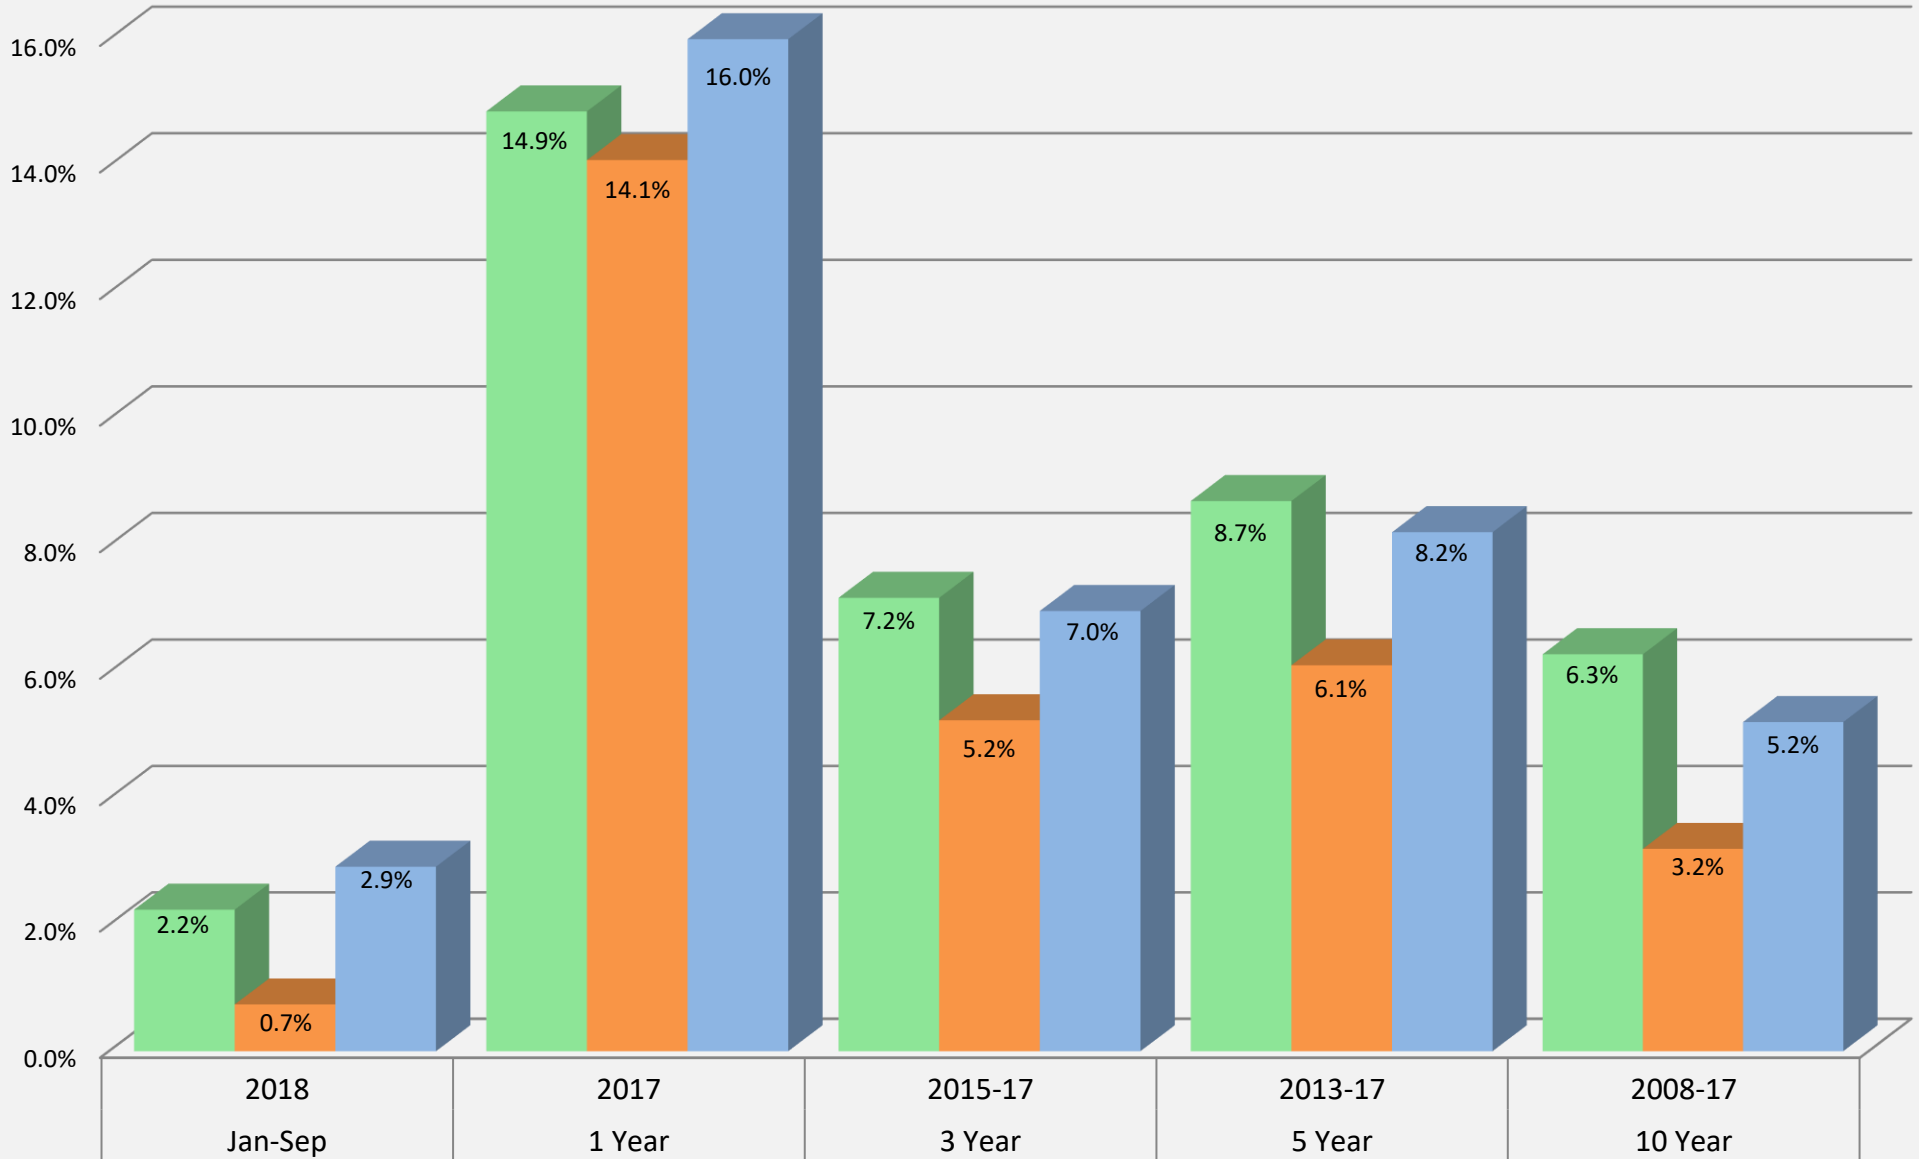

Rancho Santa Fe FOUNDATION

INSPIRED GIVING - CLOSE TO HOME AND AROUND THE WORLD

- Rancho Santa Fe Foundation
- ACWI / BARCLAYS Blended Benchmark
- Council On Foundations - Same Size Median Return

All information provided herein is obtained from sources believed to be reliable, but no guarantee is made with respect to its accuracy, nor does it suggest a guarantee of future performance or constitute a recommendation or investment advice.